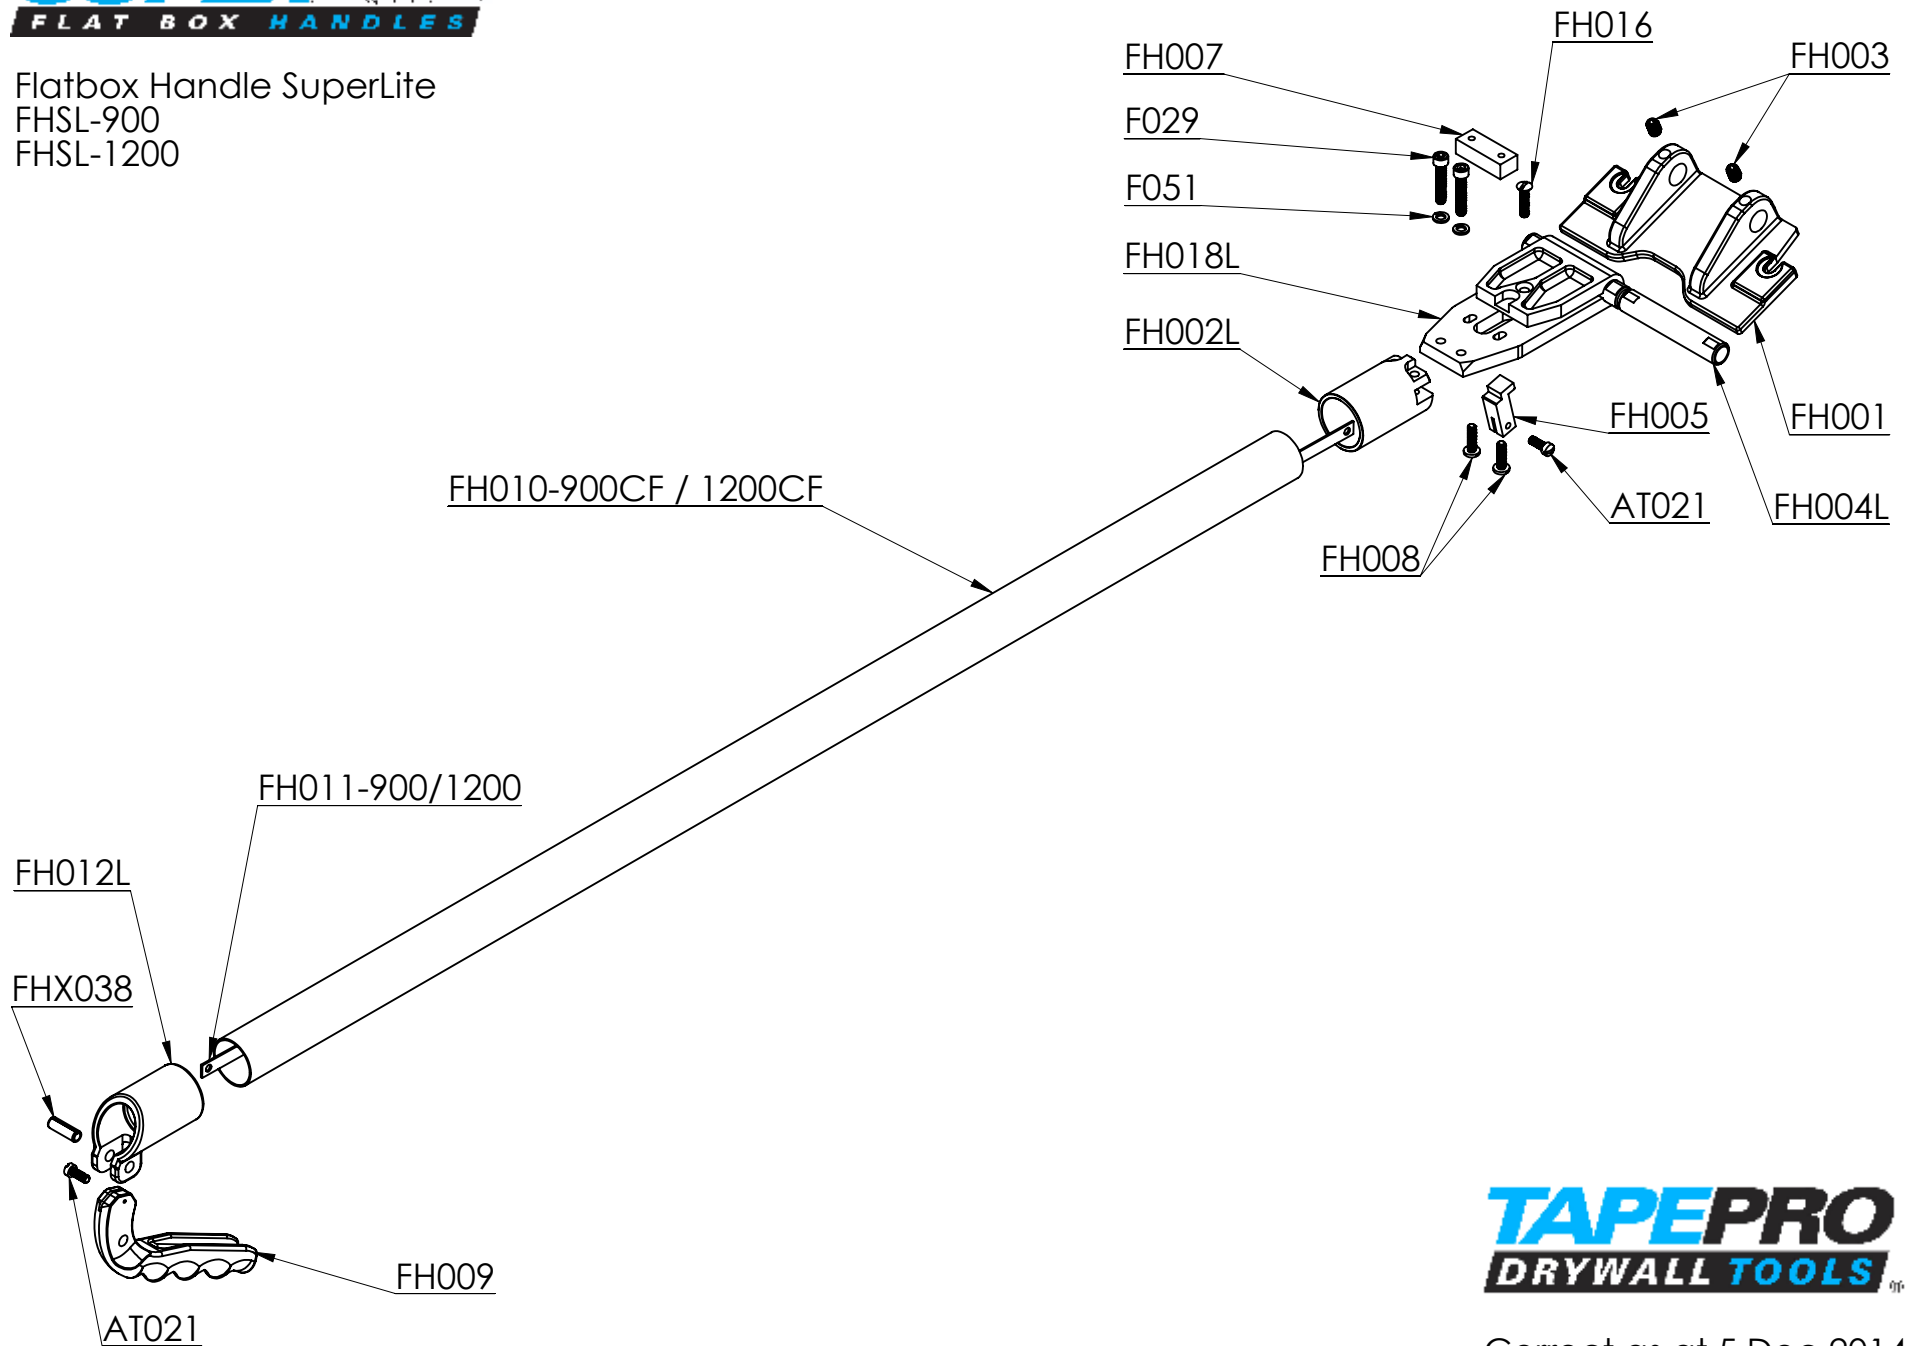

Flatbox Handle SuperLite  
FHSL-900  
FHSL-1200

Correct as at 5 Dec 2014